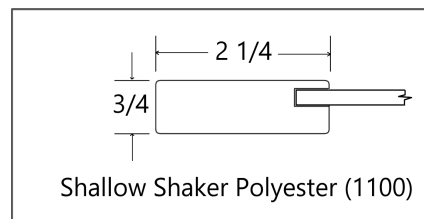

Color	Shaker Polyester (1000) 45°	British Polyester (1200) 45°	Slim Shaker Polyester (1500) 45°	Polyester Shaker 90°	Polyester Fusion	TFL 3 Piece (3000)	TFL Shaker 90°	TFL Shallow Shaker 90°	Slab TFL (500)
Silva H50						✓	✓	✓	✓
Kali K46						✓	✓	✓	✓
Asha K47						✓	✓	✓	✓
Chiffon K60						✓	✓	✓	✓
Silk K61						✓	✓	✓	✓
Feather White K62						✓	✓	✓	✓
Pietra K63						✓	✓	✓	✓
Ombre K64						✓	✓	✓	✓
Americana K65						✓	✓	✓	✓
Whisper K66						✓	✓	✓	✓
Rumour K67						✓	✓	✓	✓
Dosha K77						✓	✓	✓	✓
Cosmos K89						✓	✓	✓	✓
Nebula K39						✓	✓	✓	✓
K68 Conifer							✓	✓	✓
K79 Sage							✓	✓	✓
Shipshaw K83							✓	✓	✓
White Smoke K82							✓	✓	✓
K80 Celestine							✓	✓	✓
NovaWhite 555 Supermatte							✓	✓	✓

OttawaRefacing@gmail.com

613-868-1551

4 - 1570 Liverpool Court

Ottawa, K1B 4L2

Online Ordering available @ www.OttawaRefacing.com