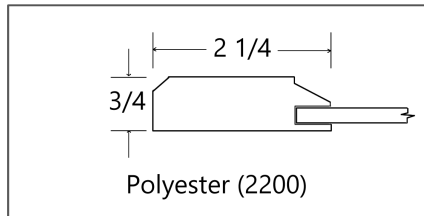

Color	Shaker Polyester (1000) 45°	British Polyester (1200) 45°	Slim Shaker Polyester (1500) 45°	Polyester Shaker 90°	Polyester Fusion	TFL 3 Piece (3000)	TFL Shaker 90°	TFL Shallow Shaker 90°	Slab TFL (500)
Silva H50						✓	✓	✓	✓
Kali K46						✓	✓	✓	✓
Asha K47						✓	✓	✓	✓
Chiffon K60						✓	✓	✓	✓
Silk K61						✓	✓	✓	✓
Feather White K62						✓	✓	✓	✓
Pietra K63						✓	✓	✓	✓
Ombre K64						✓	✓	✓	✓
Americana K65						✓	✓	✓	✓
Whisper K66						✓	✓	✓	✓
Rumour K67						✓	✓	✓	✓
Dosha K77						✓	✓	✓	✓
Cosmos K89						✓	✓	✓	✓
Nebula K39						✓	✓	✓	✓
K68 Conifer							✓	✓	✓
K79 Sage							✓	✓	✓
Shipshaw K83							✓	✓	✓
White Smoke K82							✓	✓	✓
K80 Celestine							✓	✓	✓
NovaWhite 555 Supermatte							✓	✓	✓