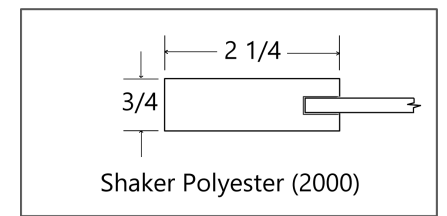

Color	Shaker Polyester (1000) 45°	British Polyester (1200) 45°	Slim Shaker Polyester (1500) 45°	Polyester Shaker 90°	Polyester Fusion	TFL 3 Piece (3000)	TFL Shaker 90°	TFL Shallow Shaker 90°	Slab TFL (500)
Silva H50						✓	✓	✓	✓
Kali K46						✓	✓	✓	✓
Asha K47						✓	✓	✓	✓
Chiffon K60						✓	✓	✓	✓
Silk K61						✓	✓	✓	✓
Feather White K62						✓	✓	✓	✓
Pietra K63						✓	✓	✓	✓
Ombre K64						✓	✓	✓	✓
Americana K65						✓	✓	✓	✓
Whisper K66						✓	✓	✓	✓
Rumour K67						✓	✓	✓	✓
Dosha K77						✓	✓	✓	✓
Cosmos K89						✓	✓	✓	✓
Nebula K39						✓	✓	✓	✓
K68 Conifer							✓	✓	✓
K79 Sage							✓	✓	✓
Shipshaw K83							✓	✓	✓
White Smoke K82							✓	✓	✓
K80 Celestine							✓	✓	✓
NovaWhite 555 Supermatte							✓	✓	✓

OttawaRefacing@gmail.com

613-868-1551

4 - 1570 Liverpool Court

Ottawa, K1B 4L2

Online Ordering available @ www.OttawaRefacing.com