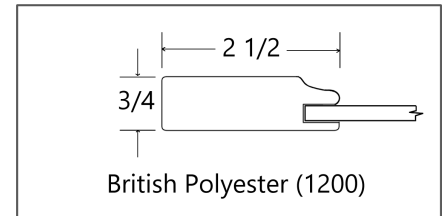

Color	Shaker Polyester (1000) 45°	British Polyester (1200) 45°	Slim Shaker Polyester (1500) 45°	Polyester Shaker 90°	Polyester Fusion	TFL 3 Piece (3000)	TFL Shaker 90°	TFL Shallow Shaker 90°	Slab TFL (500)
Silva H50						✓	✓	✓	✓
Kali K46						✓	✓	✓	✓
Asha K47						✓	✓	✓	✓
Chiffon K60						✓	✓	✓	✓
Silk K61						✓	✓	✓	✓
Feather White K62						✓	✓	✓	✓
Pietra K63						✓	✓	✓	✓
Ombre K64						✓	✓	✓	✓
Americana K65						✓	✓	✓	✓
Whisper K66						✓	✓	✓	✓
Rumour K67						✓	✓	✓	✓
Dosha K77						✓	✓	✓	✓
Cosmos K89						✓	✓	✓	✓
Nebula K39						✓	✓	✓	✓
K68 Conifer							✓	✓	✓
K79 Sage							✓	✓	✓
Shipshaw K83							✓	✓	✓
White Smoke K82							✓	✓	✓
K80 Celestine							✓	✓	✓
NovaWhite 555 Supermatte							✓	✓	✓

OttawaRefacing@gmail.com

613-868-1551

4 - 1570 Liverpool Court

Ottawa, K1B 4L2

Online Ordering available @ www.OttawaRefacing.com