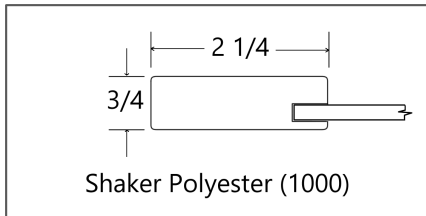

Color	Shaker Polyester (1000) 45°	British Polyester (1200) 45°	Slim Shaker Polyester (1500) 45°	Polyester Shaker 90°	Polyester Fusion	TFL 3 Piece (3000)	TFL Shaker 90°	TFL Shallow Shaker 90°	Slab TFL (500)
Silva H50						✓	✓	✓	✓
Kali K46						✓	✓	✓	✓
Asha K47						✓	✓	✓	✓
Chiffon K60						✓	✓	✓	✓
Silk K61						✓	✓	✓	✓
Feather White K62						✓	✓	✓	✓
Pietra K63						✓	✓	✓	✓
Ombre K64						✓	✓	✓	✓
Americana K65						✓	✓	✓	✓
Whisper K66						✓	✓	✓	✓
Rumour K67						✓	✓	✓	✓
Dosha K77						✓	✓	✓	✓
Cosmos K89						✓	✓	✓	✓
Nebula K39						✓	✓	✓	✓
K68 Conifer							✓	✓	✓
K79 Sage							✓	✓	✓
Shipshaw K83							✓	✓	✓
White Smoke K82							✓	✓	✓
K80 Celestine							✓	✓	✓
NovaWhite 555 Supermatte							✓	✓	✓

OttawaRefacing@gmail.com

613-868-1551

4 - 1570 Liverpool Court

Ottawa, K1B 4L2

Online Ordering available @ www.OttawaRefacing.com