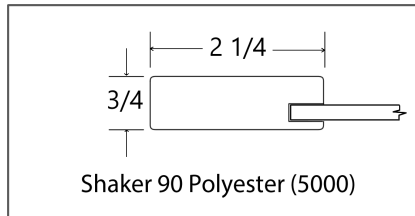

Color	Shaker Polyester (1000) 45°	British Polyester (1200) 45°	Slim Shaker Polyester (1500) 45°	Polyester Shaker 90°	Polyester Fusion	TFL 3 Piece (3000)	TFL Shaker 90°	TFL Shallow Shaker 90°	Slab TFL (500)
Silva H50						✓	✓	✓	✓
Kali K46						✓	✓	✓	✓
Asha K47						✓	✓	✓	✓
Chiffon K60						✓	✓	✓	✓
Silk K61						✓	✓	✓	✓
Feather White K62						✓	✓	✓	✓
Pietra K63						✓	✓	✓	✓
Ombre K64						✓	✓	✓	✓
Americana K65						✓	✓	✓	✓
Whisper K66						✓	✓	✓	✓
Rumour K67						✓	✓	✓	✓
Dosha K77						✓	✓	✓	✓
Cosmos K89						✓	✓	✓	✓
Nebula K39						✓	✓	✓	✓
K68 Conifer							✓	✓	✓
K79 Sage							✓	✓	✓
Shipshaw K83							✓	✓	✓
White Smoke K82							✓	✓	✓
K80 Celestine							✓	✓	✓
NovaWhite 555 Supermatte							✓	✓	✓

OttawaRefacing@gmail.com

613-868-1551

4 - 1570 Liverpool Court

Ottawa, K1B 4L2

Online Ordering available @ www.OttawaRefacing.com